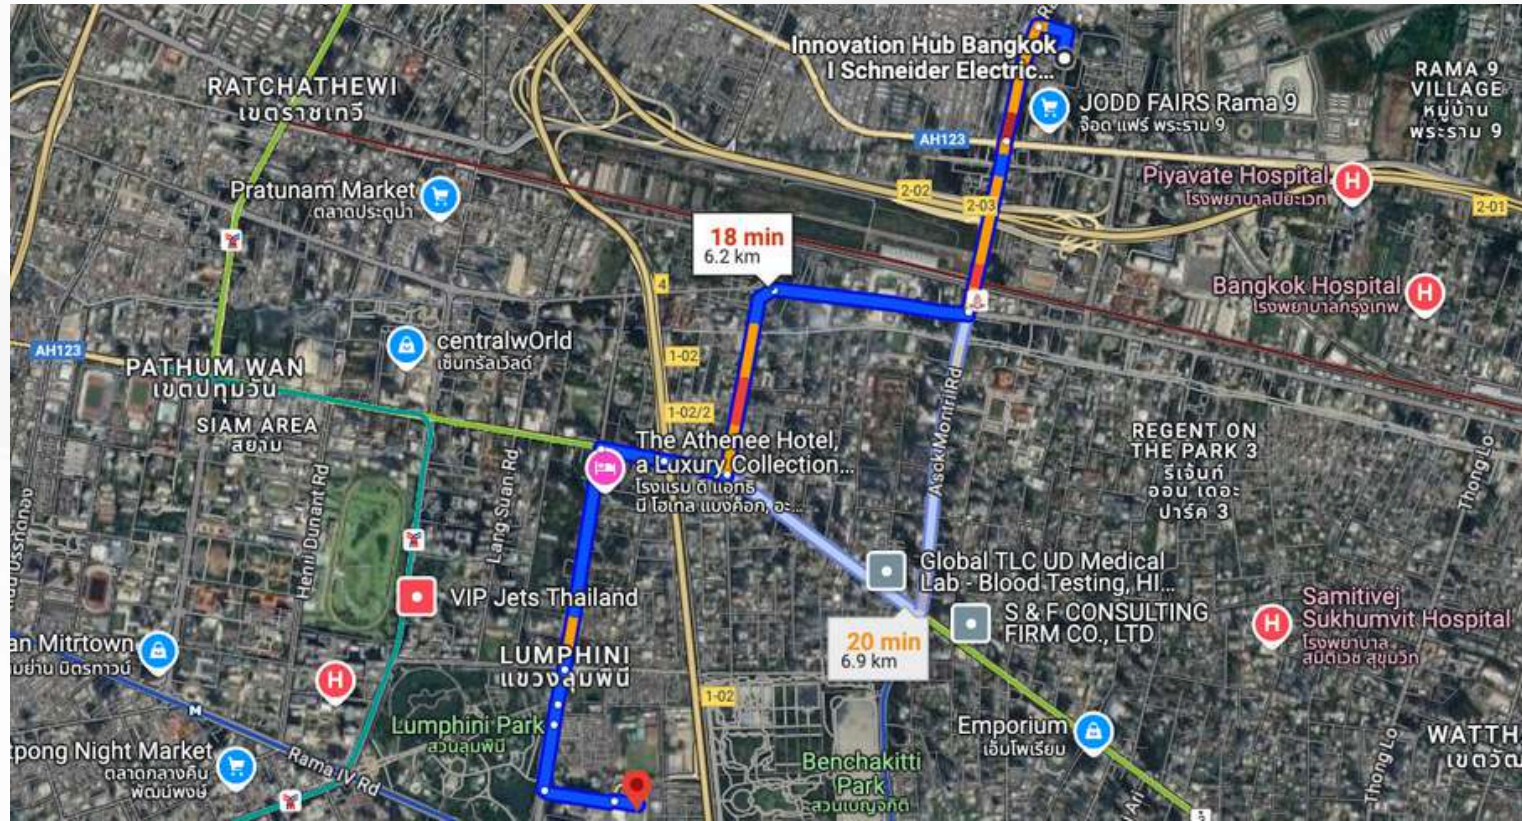

Number of Participants: **Limited to 30**

Program

- **10.30 - 12.30 PM:** Advanced Wastewater Management System at One Bangkok

Direction

*FTCC **does not** offer transportation services; members are responsible for arranging their own transportation.*

Direction to One Bangkok: [Maps](#)

Witthayu Rd, Lumphini, Pathum Wan, Krung Thep Maha Nakhon 10330

Meeting Point:

- For those taking public transportation:
  - Meet at the **Alliance Française Bangkok** and walk to the **BSP&BSD CUP Building**
- For those driving:
  - Park and One Bangkok
  - Meet on the **B1 floor of the Parade building at One Bangkok**, in front of KFC, near the MRT exit.