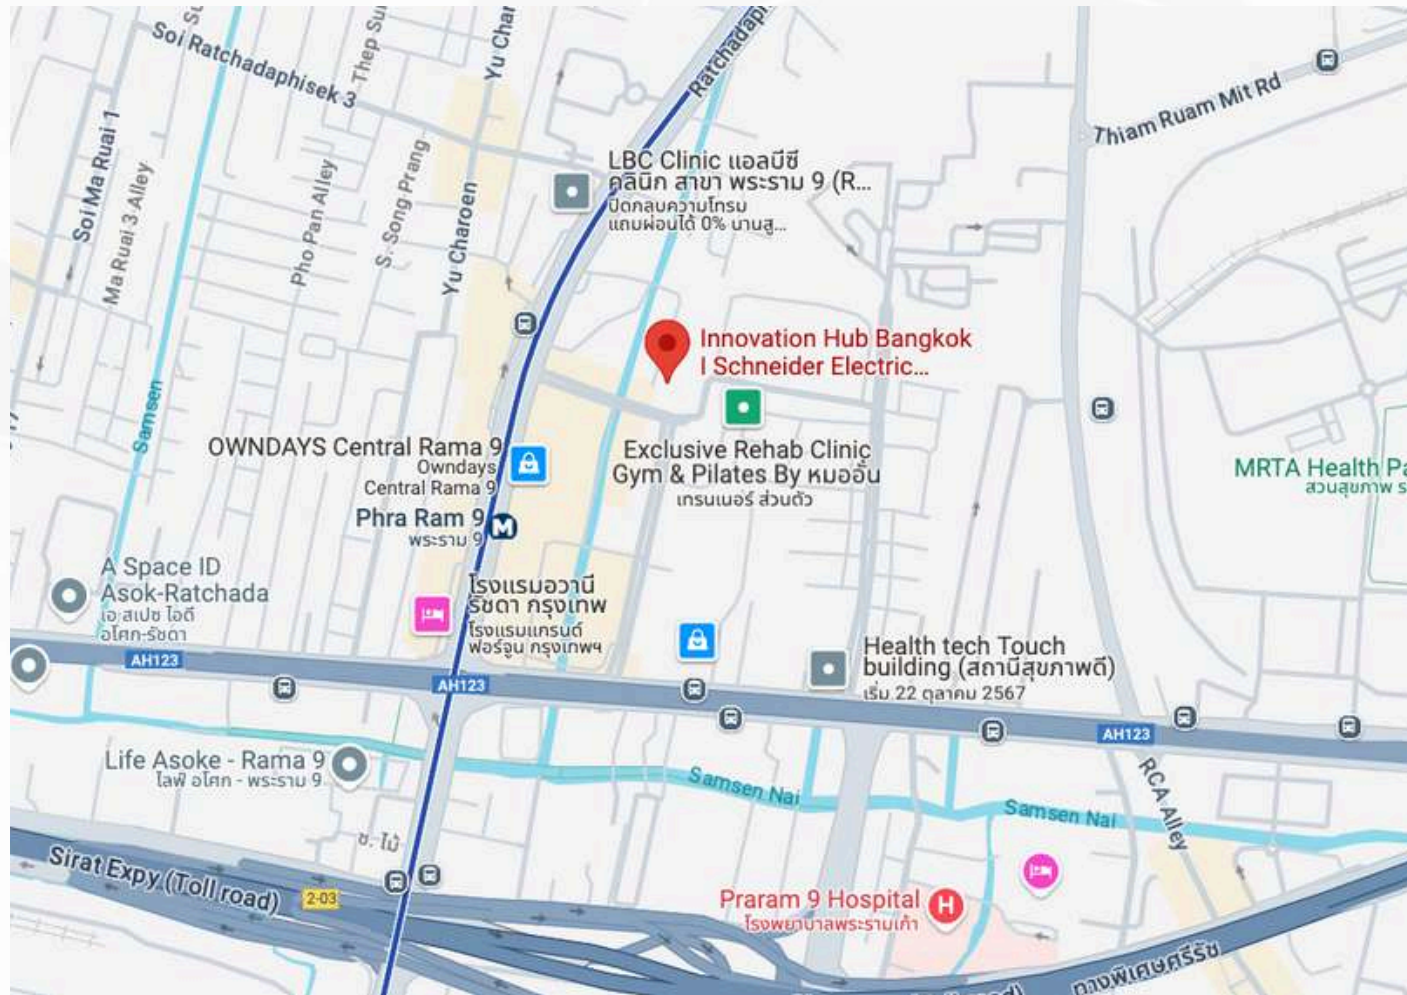

Number of Participants: **Limited to 30**

Program

- **9.00 - 10.00 AM:** Schneider Electric Innovation Hub Bangkok

Direction

*FTCC **does not** offer transportation services; members are responsible for arranging their own transportation.*

Direction to **Schneider Electric Innovation Hub Bangkok:** [Maps](#)

46 Rungrojthanakul Building 1st Floor, Ratchadaphisek Rd, Bangkok 10310

Meeting point:

Rungrojthanakul Building 1st Floor

- Participants can park on the 2nd and 3rd floors of the building.
- You will receive parking ticket coupons to cover the parking fees.