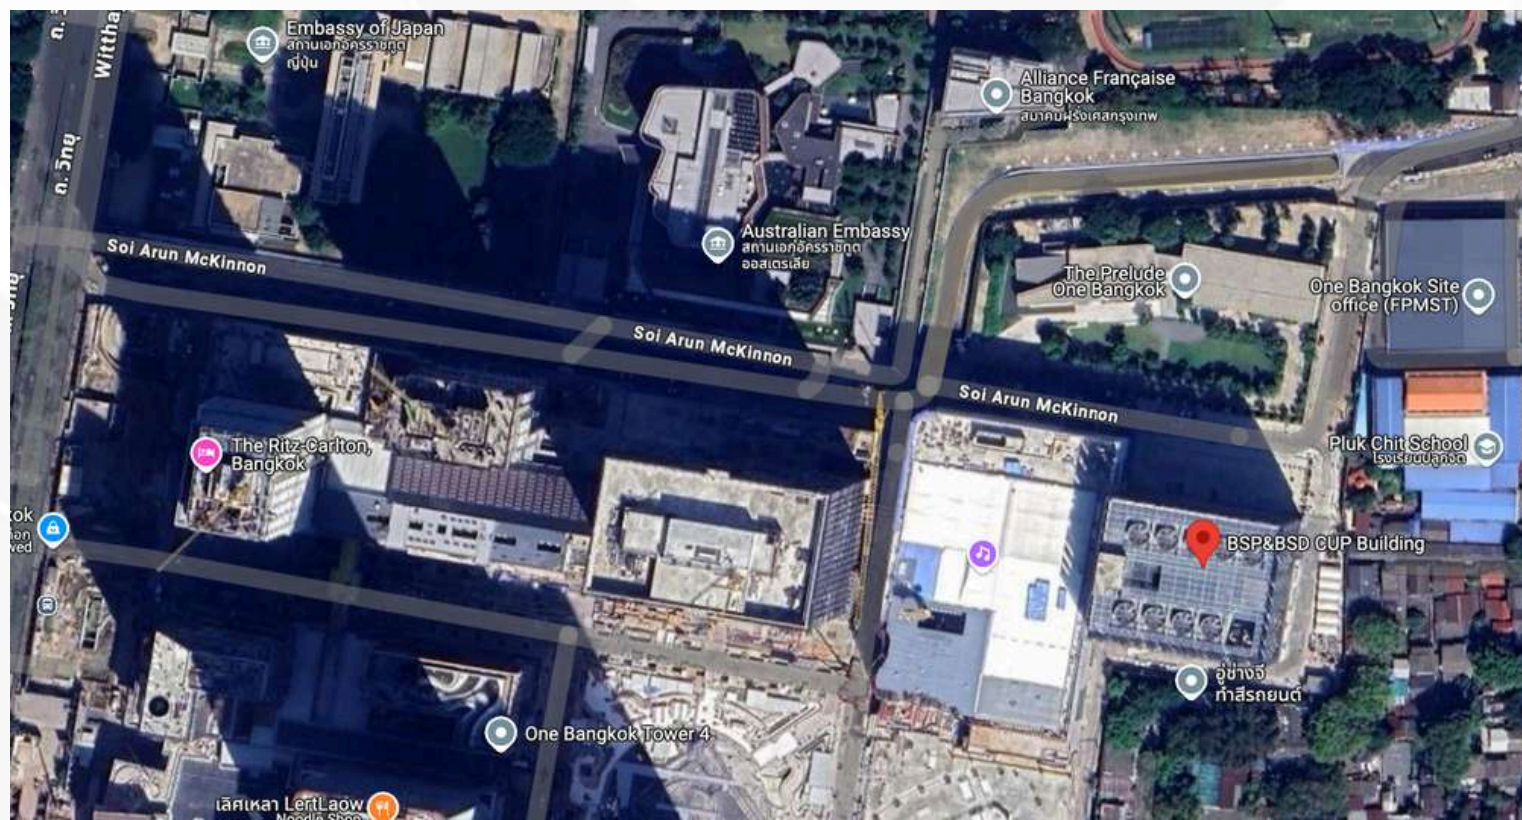

Direction to One Bangkok: [Maps](#)

Witthayu Rd, Lumphini, Pathum Wan, Krung Thep Maha Nakhon 10330

Meeting Point:

- For those taking public transportation:
 - Meet at the **Alliance Française Bangkok** and walk to the **BSP&BSD CUP Building**
- For those driving:
 - Park and One Bangkok
 - Meet on the **B1 floor of the Parade building at One Bangkok**, in front of KFC, near the MRT exit.