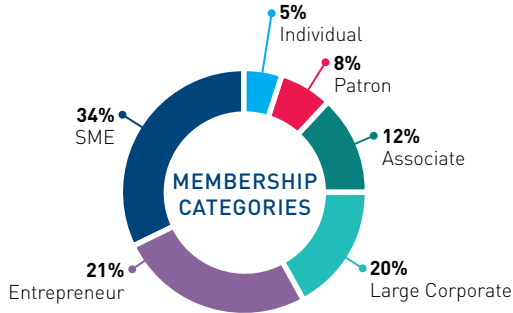

THE FRENCH CHAMBER AT A GLANCE

Join a network of 650 company members to expand your business in the region and make connections with 5,000 high-qualified corporate contacts.