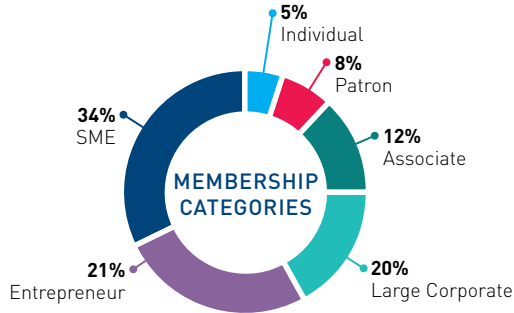

THE FRENCH CHAMBER AT A GLANCE

Join a network of 650 company members to expand your business in the region and make connections with 5,000 high-qualified corporate contacts.