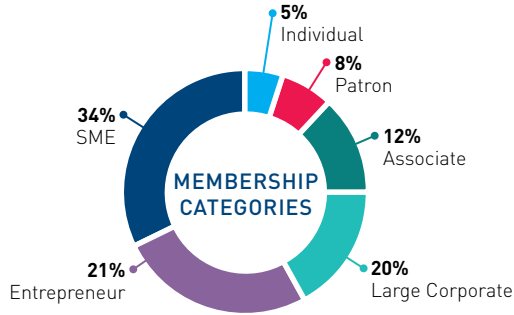

THE FRENCH CHAMBER AT A GLANCE

Join a network of 650 company members to expand your business in the region and make connections with 5,000 high-qualified corporate contacts.