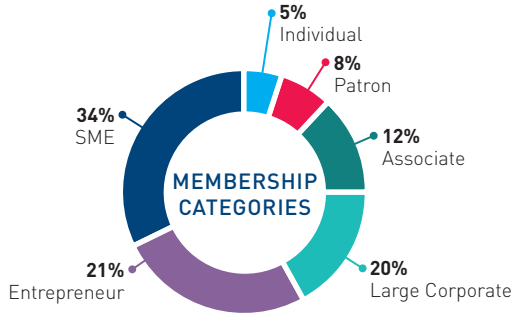

THE FRENCH CHAMBER AT A GLANCE

Join a network of 650 company members to expand your business in the region and make connections with 5,000 high-qualified corporate contacts.