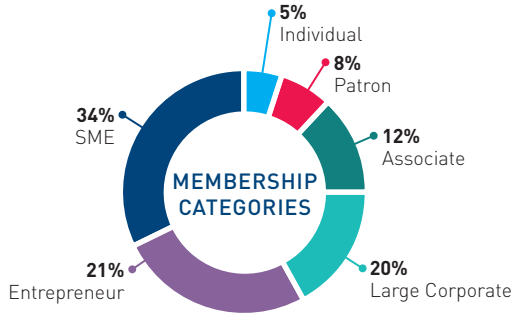

THE FRENCH CHAMBER AT A GLANCE

Join a network of 650 company members to expand your business in the region and make connections with 5,000 high-qualified corporate contacts.