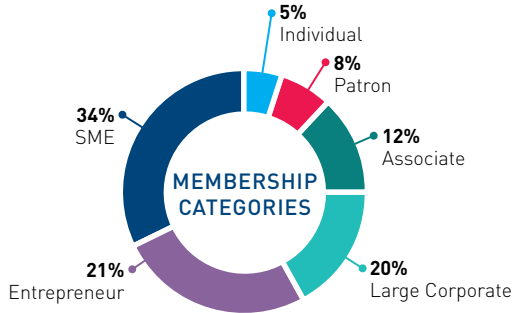

THE FRENCH CHAMBER AT A GLANCE

Join a network of 650 company members to expand your business in the region and make connections with 5,000 high-qualified corporate contacts.