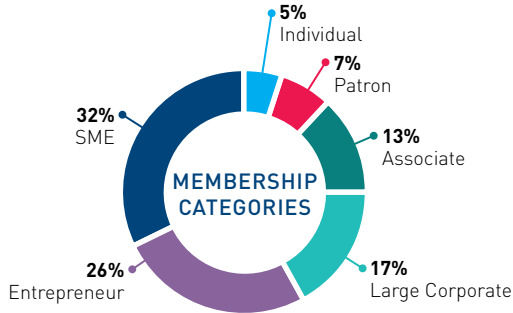

THE FRENCH CHAMBER AT A GLANCE

Join a network of 650 company members to expand your business in the region and make connections with 5,000 high-qualified corporate contacts.