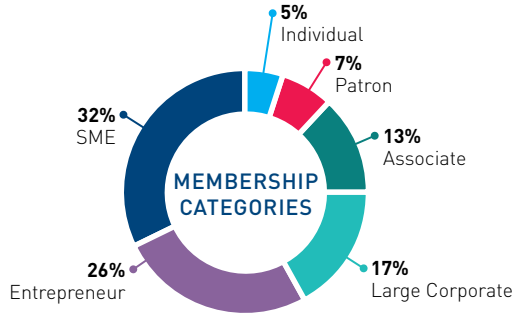

THE FRENCH CHAMBER AT A GLANCE

Join a network of 650 company members to expand your business in the region and make connections with 5,000 high-qualified corporate contacts.