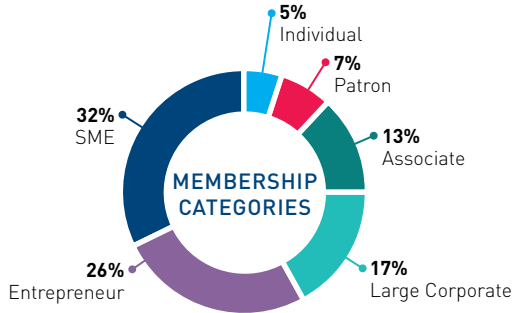

CONNECT AND MATCH

- Take part in networking events: networking, luncheons and meetups.
- Benefit from our strong database to accelerate your connections with > 5,000 corporate contacts through the online directory.
- Expand your network abroad with the "Global Search section" including more than 17,000 companies within the French Chambers network worldwide.

BE SUPPORTED ON YOUR BUSINESS JOURNEY

- Enjoy special members rates for recruitment, office space and visa services.
- Connect with our Team France Export for prospective mission in the region.

DID YOU KNOW?

50% of our network are Large corporates and SME

THE FRENCH CHAMBER AT A GLANCE

Join a network of 650 company members to expand your business in the region and make connections with 5,000 high-qualified corporate contacts.