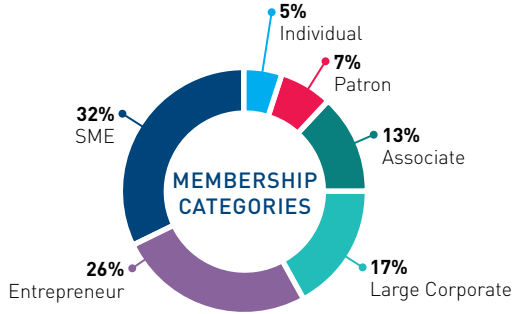

THE FRENCH CHAMBER AT A GLANCE

Join a network of 650 company members to expand your business in the region and make connections with 5,000 high-qualified corporate contacts.