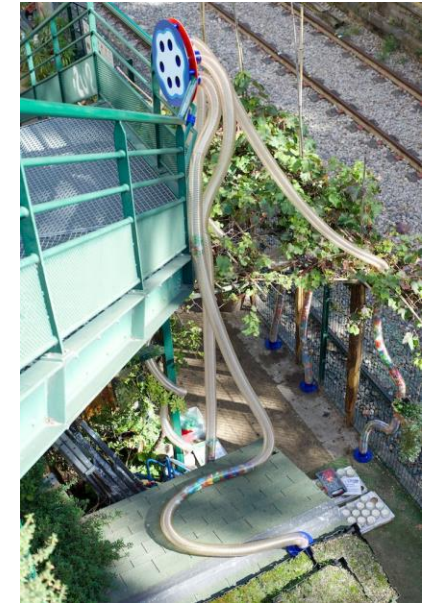

BDMMA / Les Ateliers de Paris designers projects

Studio Klazo (Elodie Stefan)

« Polypus » - The Gardens of the Stream association

National Museum of Navy

Grégory Lacoua