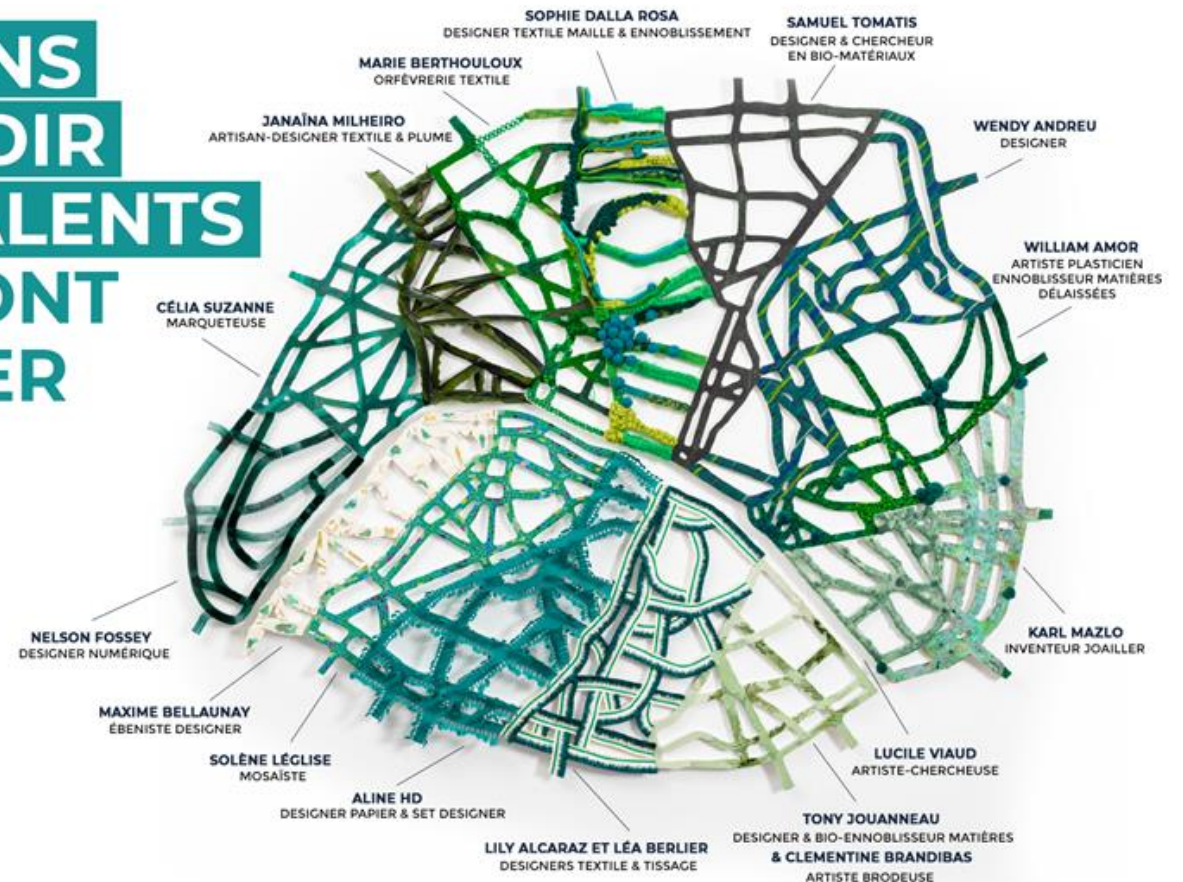

Workshop Food Design & Education
Fabcity Greater Paris 2018, La Villette

Créative map « Talents of Paris »
A contribution to beauty of Paris

**FAISONS
GRANDIR
LES TALENTS
QUI FONT
BRILLER
PARIS**