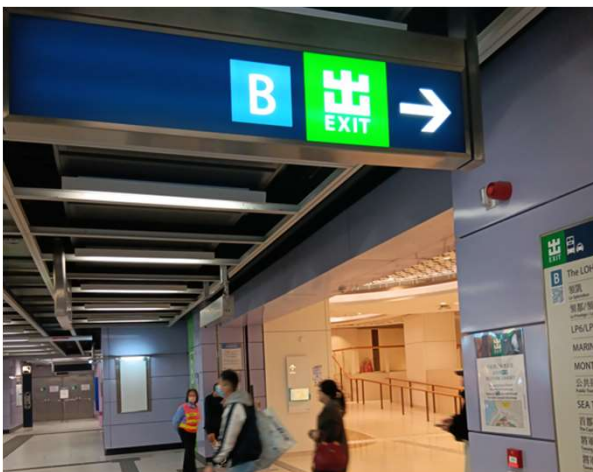

Green Valley Landfill, Limited
翠谷工程有限公司

Welcome to SENTX

Shuttle Bus Stop Location

1. Please go to LOHAS Park MTR Station.

2. Leave MTR station at Exit B.

3. Turn right & find a lift.

Green Valley Landfill, Limited

翠谷工程有限公司

4. Press  at the Lift Panel. Then, press  in the lift.

5. Turn right after leaving from the lift entrance & turn right again.

6. Go straight until the  on the ground. Then, turn left.

7. Go straight to the small yellow island on the ground as "Shuttle Bus Stop".

8. A GVL' shuttle bus sign for identification at the bus entrance.