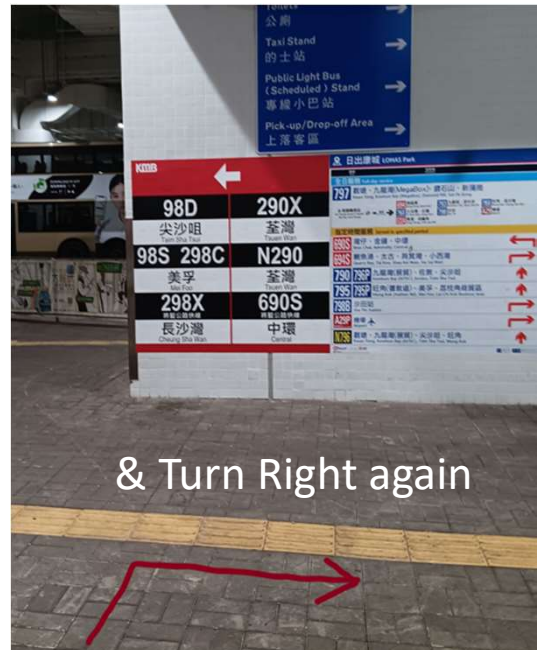

Green Valley Landfill, Limited
翠谷工程有限公司

Welcome to SENTX

Shuttle Bus Stop Location

1. Please go to LOHAS Park MTR Station.

2. Leave MTR station at Exit B.

3. Turn right & find a lift.

Green Valley Landfill, Limited

翠谷工程有限公司

4. Press  at the Lift Panel. Then, press  in the lift.

5. Turn right after leaving from the lift entrance & turn right again.

6. Go straight until the  on the ground. Then, turn left.

7. Go straight to the small yellow island on the ground as "Shuttle Bus Stop".