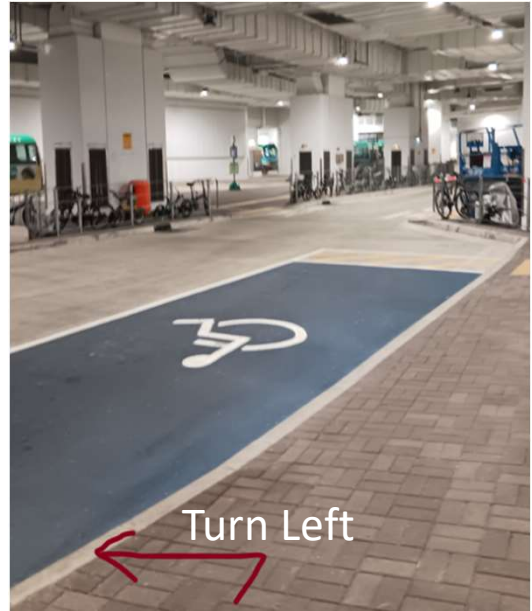

翠谷工程有限公司

4. Press  at the Lift Panel. Then, press  in the lift.

5. Turn right after leaving from the lift entrance & turn right again.

6. Go straight until the  on the ground. Then, turn left.

7. Go straight to the small yellow island on the ground as "Shuttle Bus Stop".