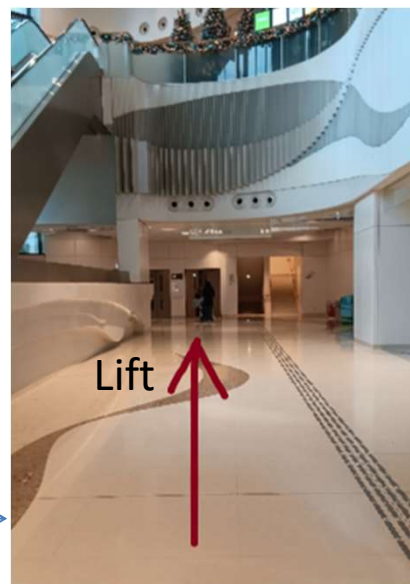

Green Valley Landfill, Limited
翠谷工程有限公司

Welcome to SENTX

Shuttle Bus Stop Location

1. Please go to LOHAS Park MTR Station.

2. Leave MTR station at Exit B.

3. Turn right & find a lift.

Green Valley Landfill, Limited

翠谷工程有限公司

4. Press  at the Lift Panel. Then, press  in the lift.

5. Turn right after leaving from the lift entrance & turn right again.

6. Go straight until the  on the ground. Then, turn left.

7. Go straight to the small yellow island on the ground as "Shuttle Bus Stop".