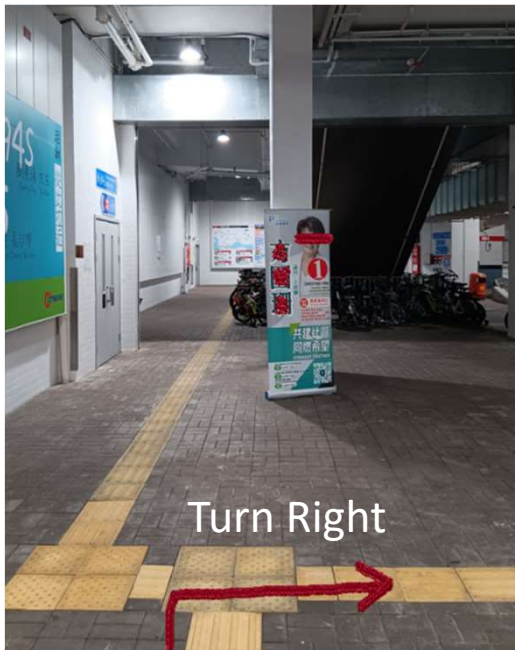

Green Valley Landfill, Limited
翠谷工程有限公司

Welcome to SENTX

Shuttle Bus Stop Location

1. Please go to LOHAS Park MTR Station.

2. Leave MTR station at Exit B.

3. Turn right & find a lift.

Green Valley Landfill, Limited

翠谷工程有限公司

4. Press  at the Lift Panel. Then, press  in the lift.

5. Turn right after leaving from the lift entrance & turn right again.

6. Go straight until the  on the ground. Then, turn left.

7. Go straight to the small yellow island on the ground as "Shuttle Bus Stop".