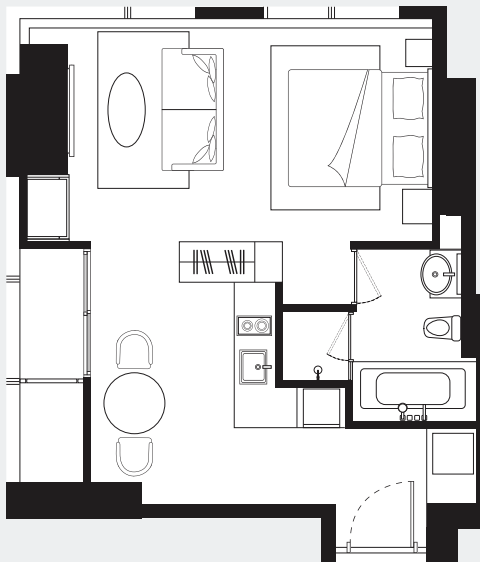

**LA CLEF
BANGKOK**

The Crest Collection
by The Ascott Limited

Room Layout

Studio Deluxe (38-41 Sqm)

Studio Executive (44-46 Sqm)

discoverasr.com

asr ascott star rewards

NOT A MEMBER?
SIGN UP HERE