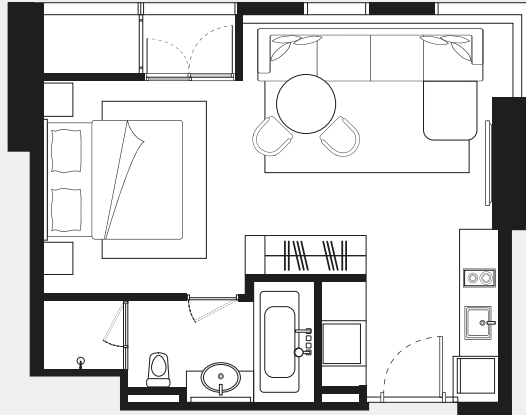

**LA CLEF
BANGKOK**

The Crest Collection
by The Ascott Limited

Room Layout

Studio Deluxe (38-41 Sqm)

Studio Executive (44-46 Sqm)

discoverasr.com

asr ascott star rewards

NOT A MEMBER?
SIGN UP HERE