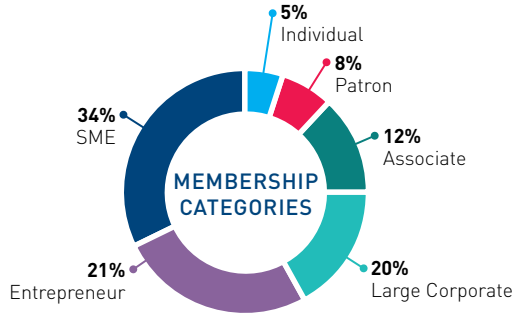

THE FRENCH CHAMBER AT A GLANCE

Join a network of 650 company members to expand your business in the region and make connections with 5,000 high-qualified corporate contacts.