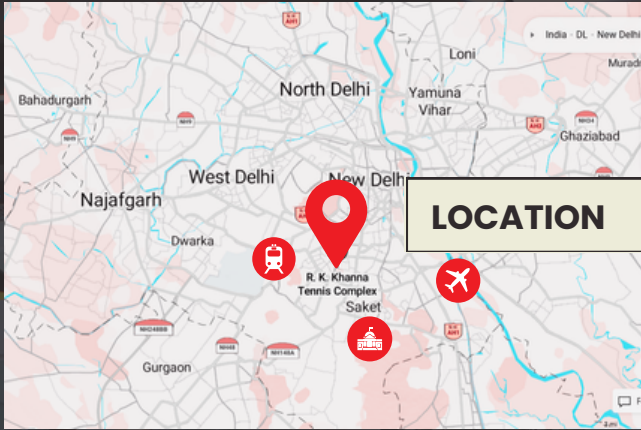

IN THE HEART OF SOUTH DELHI.

LOCATION

THAT'S PROMINENTLY CENTRAL

As your business grows and propels you forward, we have secured a centrally located office that keeps you well-connected to key areas and amenities.