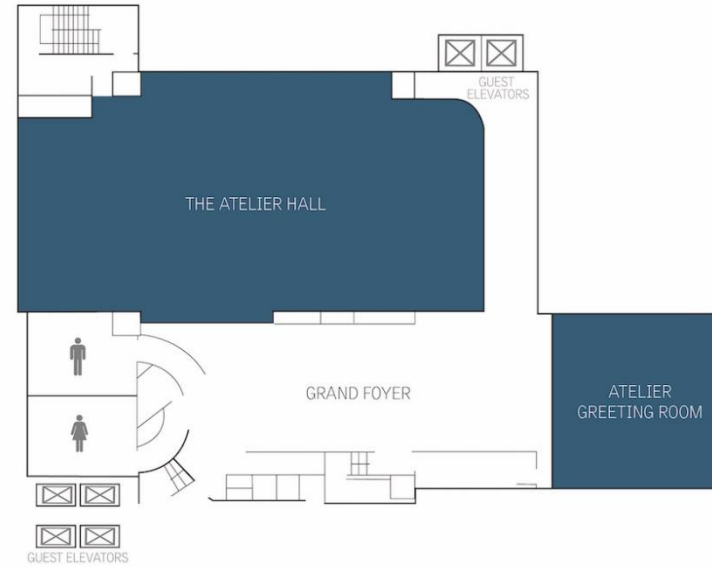

Newly renovated
282 rooms & suites

Deluxe (36 sq. m.)
170 rooms

Deluxe Corner (37 sq. m.)
26 rooms

Executive (36 sq. m.)
40 rooms

Circle Wellness Club (36 sq. m.)
13 rooms

Suite (78 sq. m.)
32 rooms

Presidential Suite (165 sq. m.)
01 room

Le Meridien Club/ Elite Space, Floor 24

CREATIVITY MEETING

- Total 5,000 sq. ft. of MICE space
- High-definition LED screen
- Pillar-free & 09-metre height
- Exclusive space on Floor 24
- Natural daylight
- Dedicated professional AV technician & event manager
- Tailored event experiences
- Inspiring culinary experiences
- Outside Catering Services

The Atelier Hall

Atelier Greeting Room

Themed Coffee Break

Elite Space

FUNCTION ROOM CAPACITY

FLOOR 04 FLOOR PLAN

FLOOR 05 FLOOR PLAN

FUNCTION ROOMS CAPACITY CHART

FUNCTION ROOM	SIZE (SQUARE METRE)	DIMENSIONS (METRE)	HIGHT (METRE)	THEATRE	U-SHAPE	CLASSROOM	BOARDROOM	COCKTAIL	BANQUET	CLUSTER
Atelier 01	88	08 x 11	04	60	24	42	21	50	50	36
Atelier 02	80	08 x 10	04	50	24	36	21	50	50	36
Atelier 03	22.5	4.5 x 05	04	18	09	/	09	/	/	/
Atelier 04	22.5	4.5 x 05	04	18	09	/	09	/	/	/
Atelier Foyer	119	07 x 17	2.4	/	/	/	/	80	60	/
The Atelier Hall	276	23 x 12	09	240	87	140	72	250	126	84
Atelier Greeting Room	80	08 x 10	09	60	19	42	24	70	36	24
Grand Foyer	98	17.5 x 5.6	09	/	/	/	/	70	/	/
Atelier Greeting Room + Grand Foyer	197	28.2 x 07	09	/	/	/	/	140	120	/
Elite Space	160	20 x 08	07	45	18	27	18	80	70	/