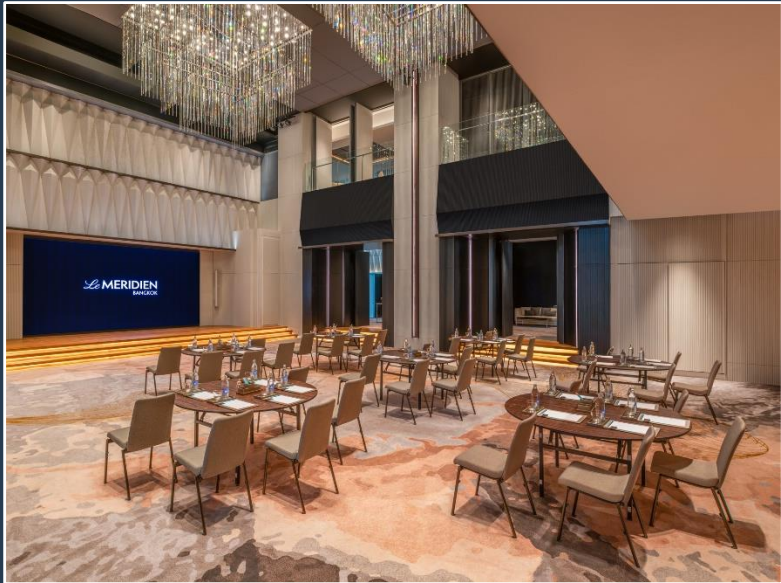

Le Meridien Club/ Elite Space, Floor 24

CREATIVITY MEETING

- Total 5,000 sq. ft. of MICE space
- High-definition LED screen
- Pillar-free & 09-metre height
- Exclusive space on Floor 24
- Natural daylight
- Dedicated professional AV technician & event manager
- Tailored event experiences
- Inspiring culinary experiences
- Outside Catering Services

The Atelier Hall

Atelier Greeting Room

Themed Coffee Break

Elite Space

FUNCTION ROOM CAPACITY

FLOOR 04 FLOOR PLAN

FLOOR 05 FLOOR PLAN

FUNCTION ROOMS CAPACITY CHART

UNIQUE FACILITIES

Award Winning Urban spa

24-hour Fitness Centre.

Private Flow-Onsen.

Rooftop pool
with panoramic view.

Versatile restaurant & bar
options and creative
personalize MICE concepts

TAILORED ACTIVITIES