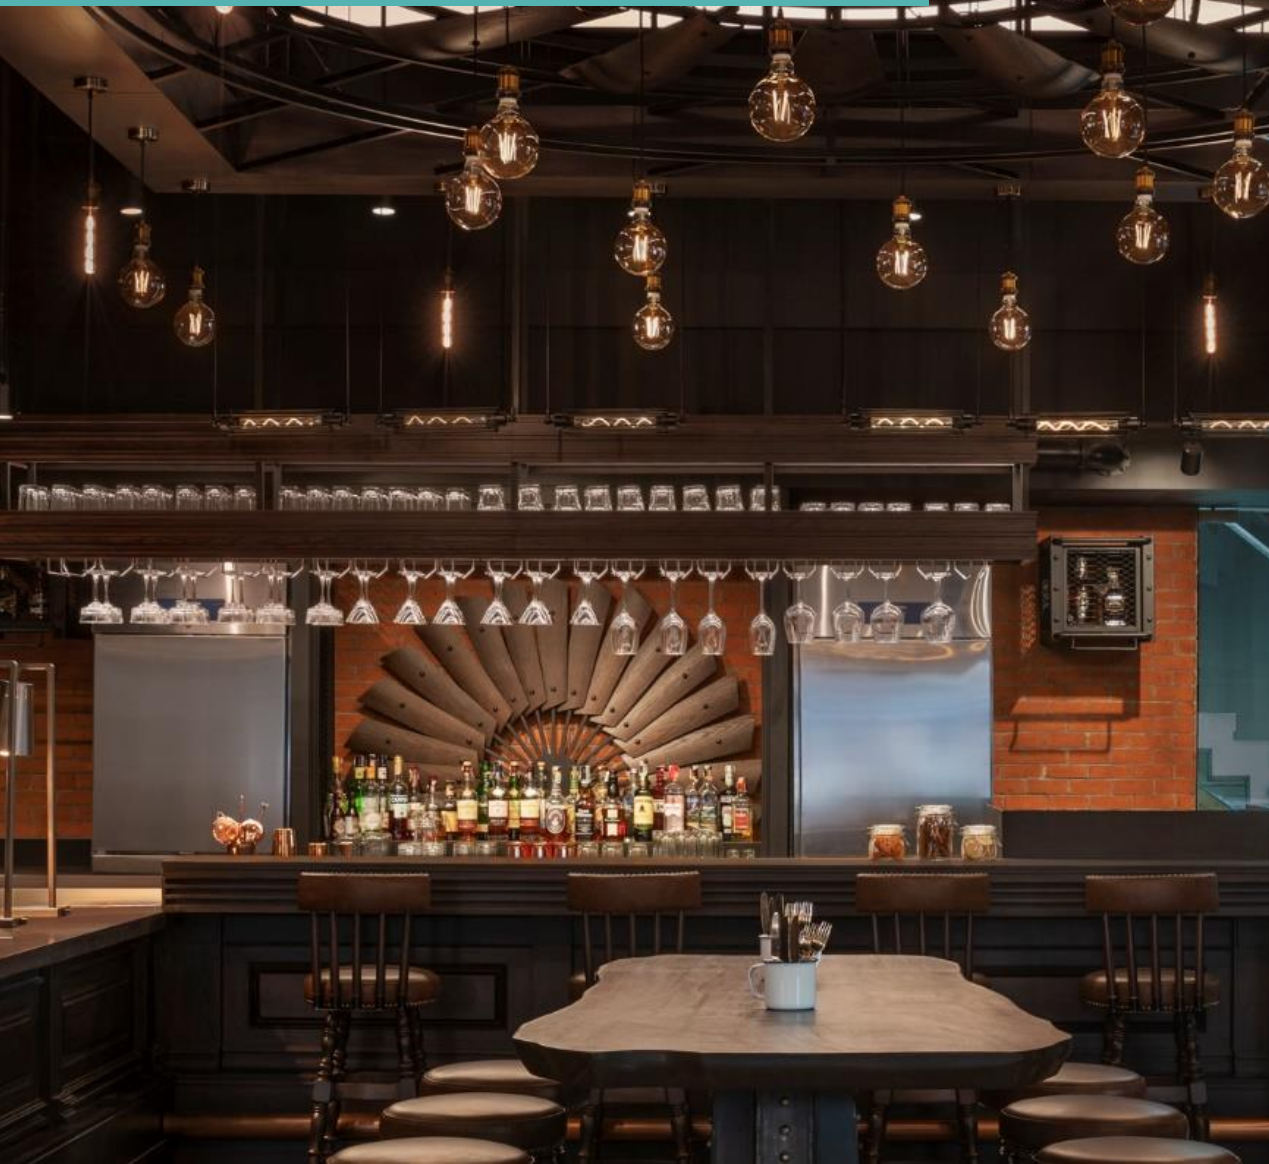

UNIQUE FACILITIES

Award Winning Urban spa

24-hour Fitness Centre.

Private Flow-Onsen.

Rooftop pool
with panoramic view.

Versatile restaurant & bar
options and creative
personalize MICE concepts

TAILORED ACTIVITIES

SamYan Mitrtown - Connect with MRT SamYan

Wat Hua Lumphong

Siam Square Area

LATEST RECIPE
6:00 AM – 10:30 AM Daily

ROLLING RIBS BREW BAR & BBQ

Lunch: 12:00 PM – 14:30 PM, Daily
Dinner: 17:00 PM-23:00 PM, Daily