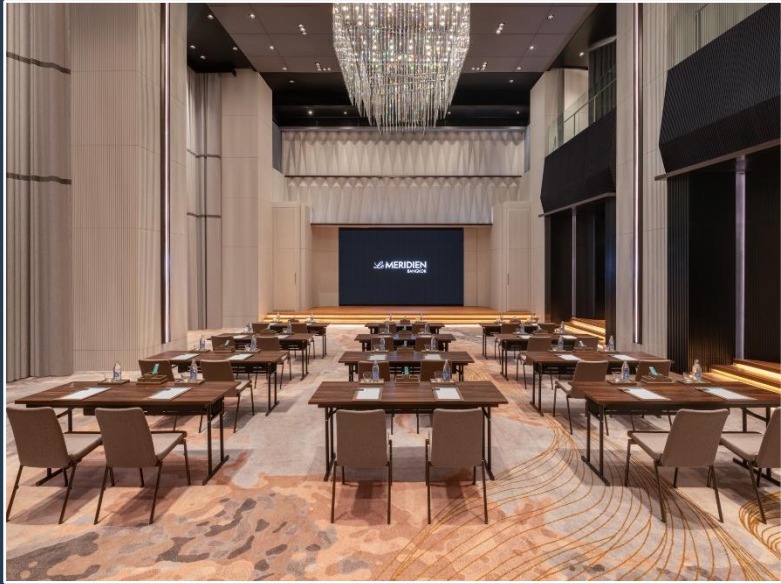

The Atelier Hall

Atelier Greeting Room

Themed Coffee Break

Elite Space

FUNCTION ROOM CAPACITY

FLOOR 04 FLOOR PLAN

FLOOR 05 FLOOR PLAN

FUNCTION ROOMS CAPACITY CHART

FUNCTION ROOM	SIZE (SQUARE METRE)	DIMENSIONS (METRE)	HIGHT (METRE)	THEATRE	U-SHAPE	CLASSROOM	BOARDROOM	COCKTAIL	BANQUET	CLUSTER
Atelier 01	88	08 x 11	04	60	24	42	21	50	50	36
Atelier 02	80	08 x 10	04	50	24	36	21	50	50	36
Atelier 03	22.5	4.5 x 05	04	18	09	/	09	/	/	/
Atelier 04	22.5	4.5 x 05	04	18	09	/	09	/	/	/
Atelier Foyer	119	07 x 17	2.4	/	/	/	/	80	60	/
The Atelier Hall	276	23 x 12	09	240	87	140	72	250	126	84
Atelier Greeting Room	80	08 x 10	09	60	19	42	24	70	36	24
Grand Foyer	98	17.5 x 5.6	09	/	/	/	/	70	/	/
Atelier Greeting Room + Grand Foyer	197	28.2 x 07	09	/	/	/	/	140	120	/
Elite Space	160	20 x 08	07	45	18	27	18	80	70	/

UNIQUE FACILITIES

Award Winning Urban spa

24-hour Fitness Centre.

Private Flow-Onsen.

Rooftop pool
with panoramic view.

Versatile restaurant & bar
options and creative
personalize MICE concepts

TAILORED ACTIVITIES