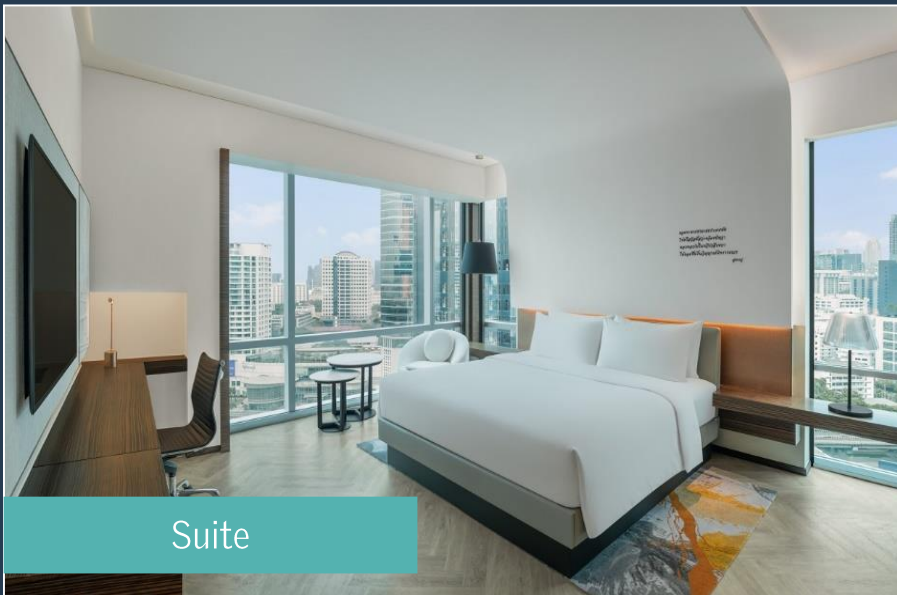

Suite

ACCOMMODATION

Newly renovated
282 rooms & suites

Deluxe (36 sq. m.)
170 rooms

Deluxe Corner (37 sq. m.)
26 rooms

Executive (36 sq. m.)
40 rooms

Circle Wellness Club (36 sq. m.)
13 rooms

Suite (78 sq. m.)
32 rooms

Presidential Suite (165 sq. m.)
01 room