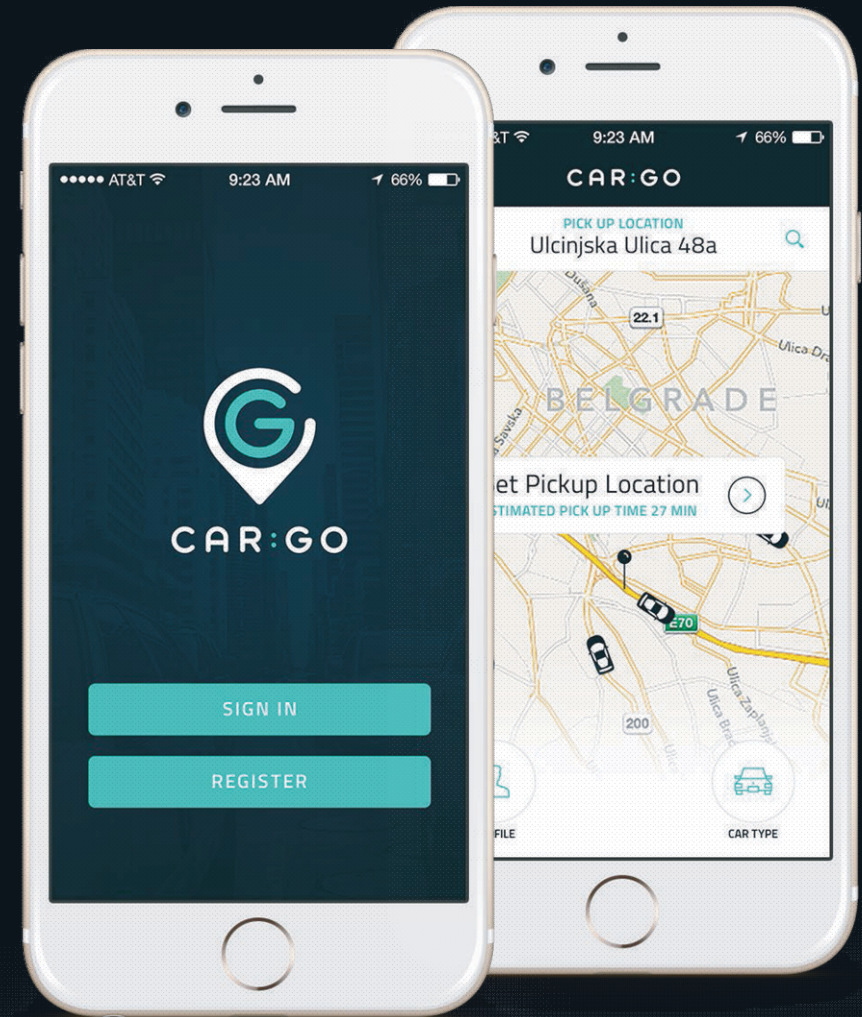

WHAT IS CAR:GO?

CAR:GO is a mobile app which provides safe and easy way to order and pay a ride by click of a button on your mobile phone.

CAR:GO is new, urban way of off-line transportation and affordable alternative to all other ways of transport in the city of Belgrade.

CAR:GO enables safe transport available in real time and safe mobile payment.

CAR:GO fights for highest level of satisfaction for his clients and partners (two way rating).

THREE TYPES OF VEHICLES (mini, economy, van), in average from 5-10 years.