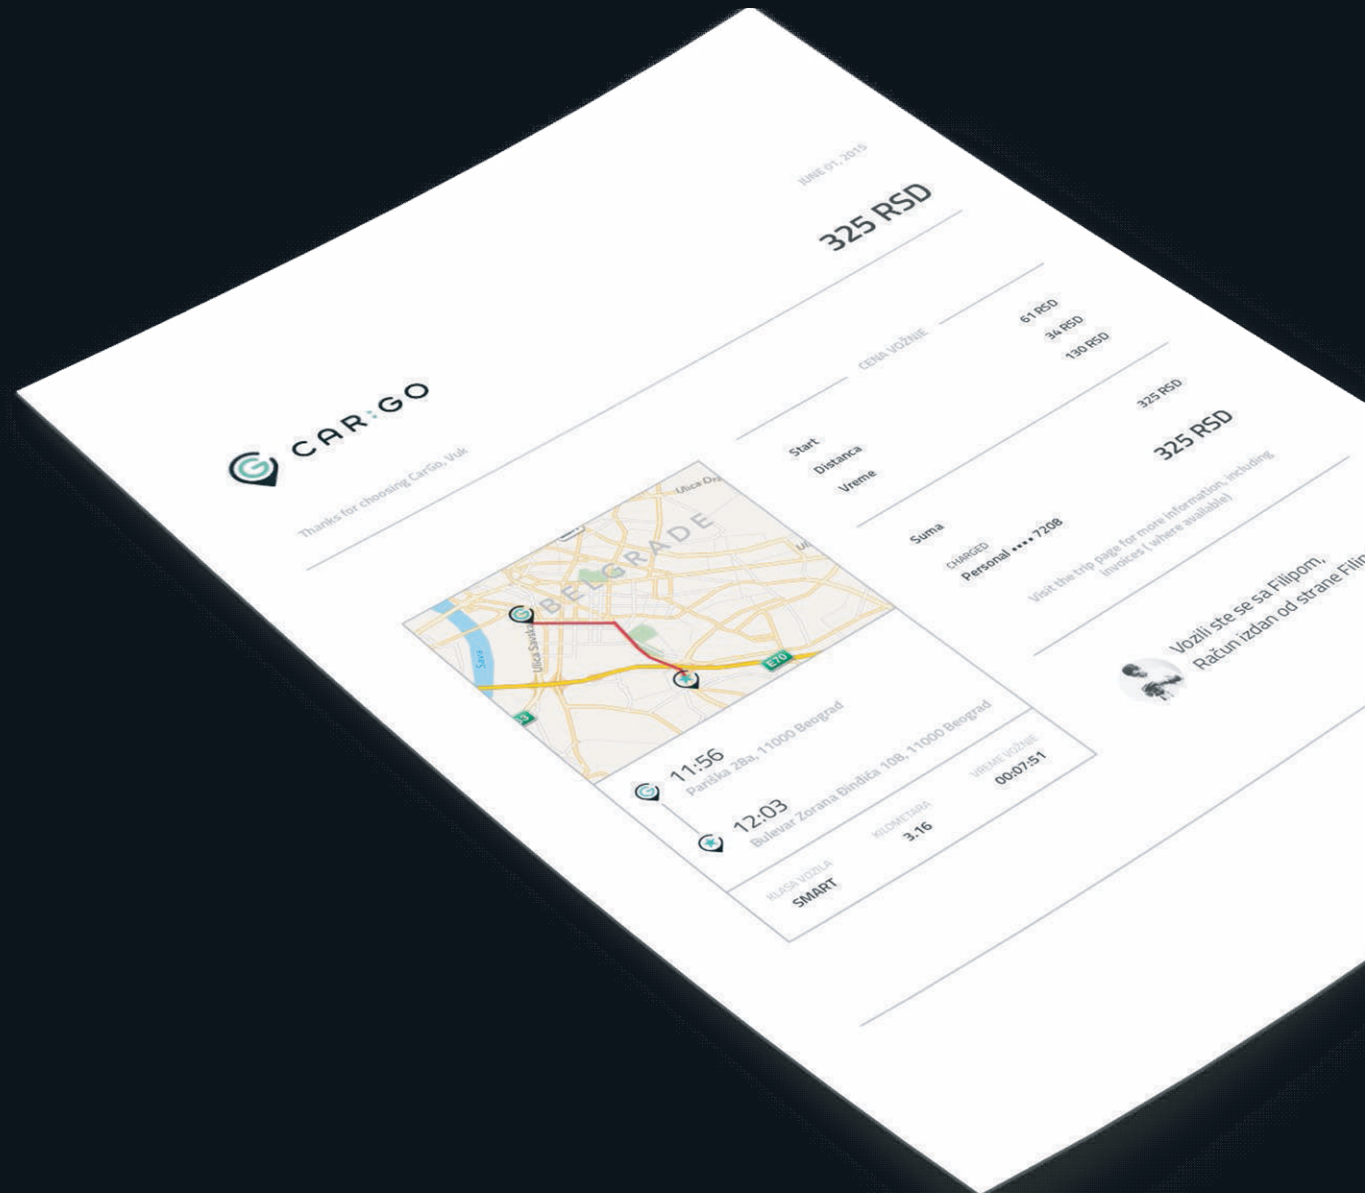

LIST OF RATES

© Rates based on the type of vehicle.
Always the same, not depending on the time of the day.

© No cash, spare change, tips, fraud!

LIST OF RATES	MINI	ECO	VAN
Start	61	81	203
Time (RSD/Min)	8	13	34
Distance (RSD/km)	59	55	131
Minimum	289	338	435

CUSTOMER RIDE EXAMPLE	RIDE 1	RIDE 2	RIDE 3
Start	01	01	01
Time (Min)	12.0	6,6	12,0
Distance (km)	4.5	2,9	6,0

RIDE PRICE EXAMPLE	RIDE 1	RIDE 2	RIDE 3
Start (RSD)	61	81	203
Time (RSD)	96	86	406
Distance (RSD)	265	160	788
Total (RSD)	422	326	1.397

TRANSPARENTLY

- 📄 Invoice with all important details you receive by email.
- 📍 No cash, spare change, tips, fraud!