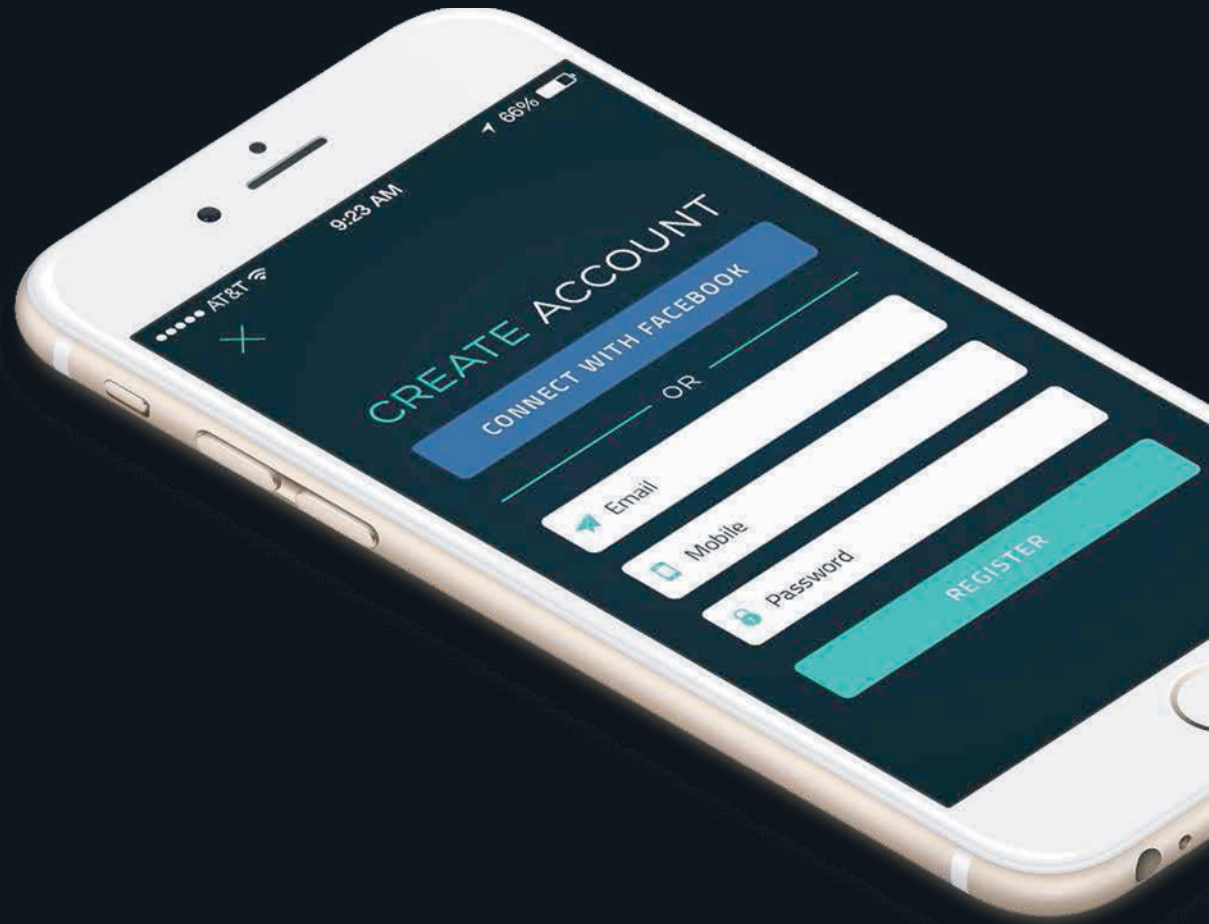

BECOME A USER

---

1. 📍 Simple registration of a new user.
   - 📍 Option of choosing between business and private profile.
   - 📍 Terms and conditions and privacy policy.
2. ---