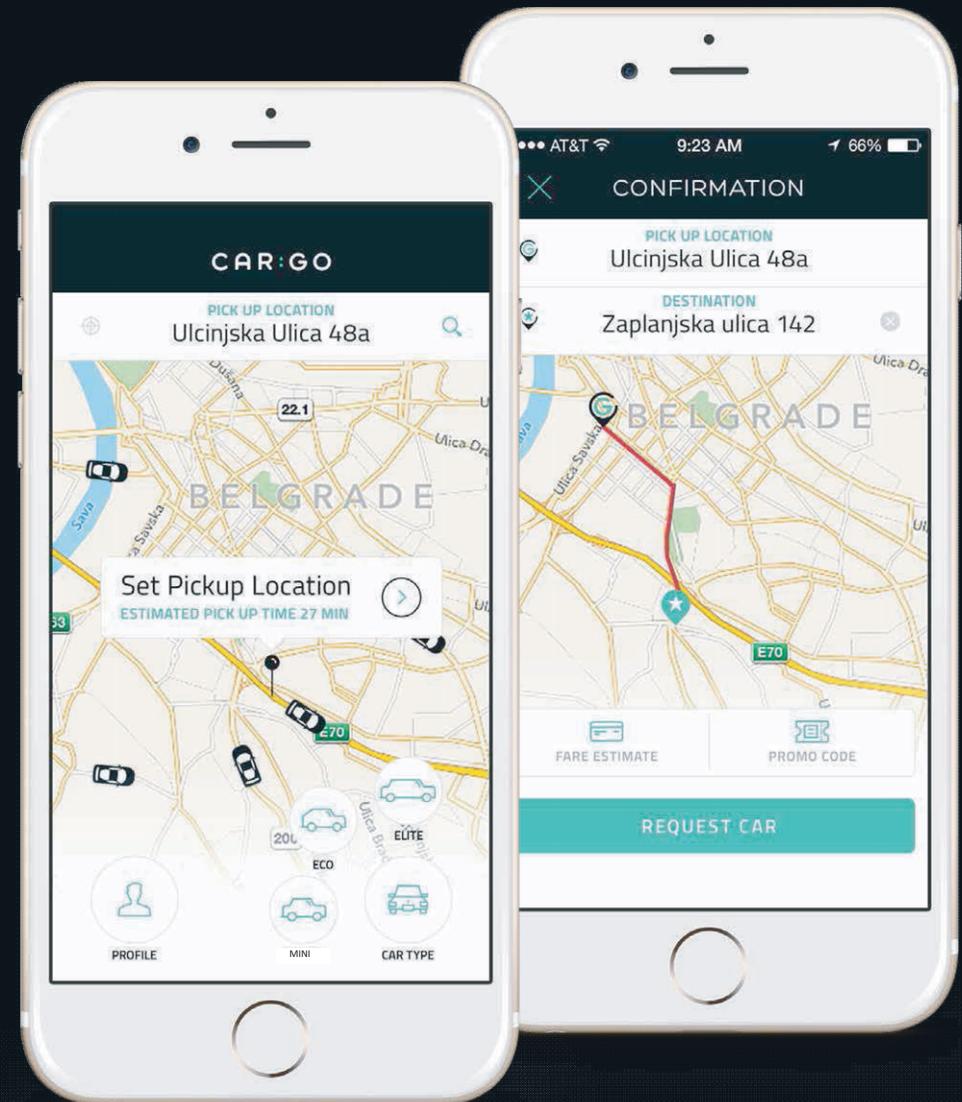

# TAKE A RIDE!

- 📍 Choose a type of vehicle.
- 📍 Choose a nearest available vehicle based on your GPS location or by drivers profile.
- 📍 Follow a vehicle on your mobile phone coming to pick you up (MAP, ETA, GPS).
- 📍 Make simulation of a ride to check prices. Choose destination for insight on price for desired destination (real time rates).
- 📍 Enter a promo code and save!

# RATE EXPERIENCE

---

- 📍 Enjoy the ride.
  - 📍 Arrive to your destination, Thank you!
  - 📍 Rate drivers service (CAR:GO Partner).
- 