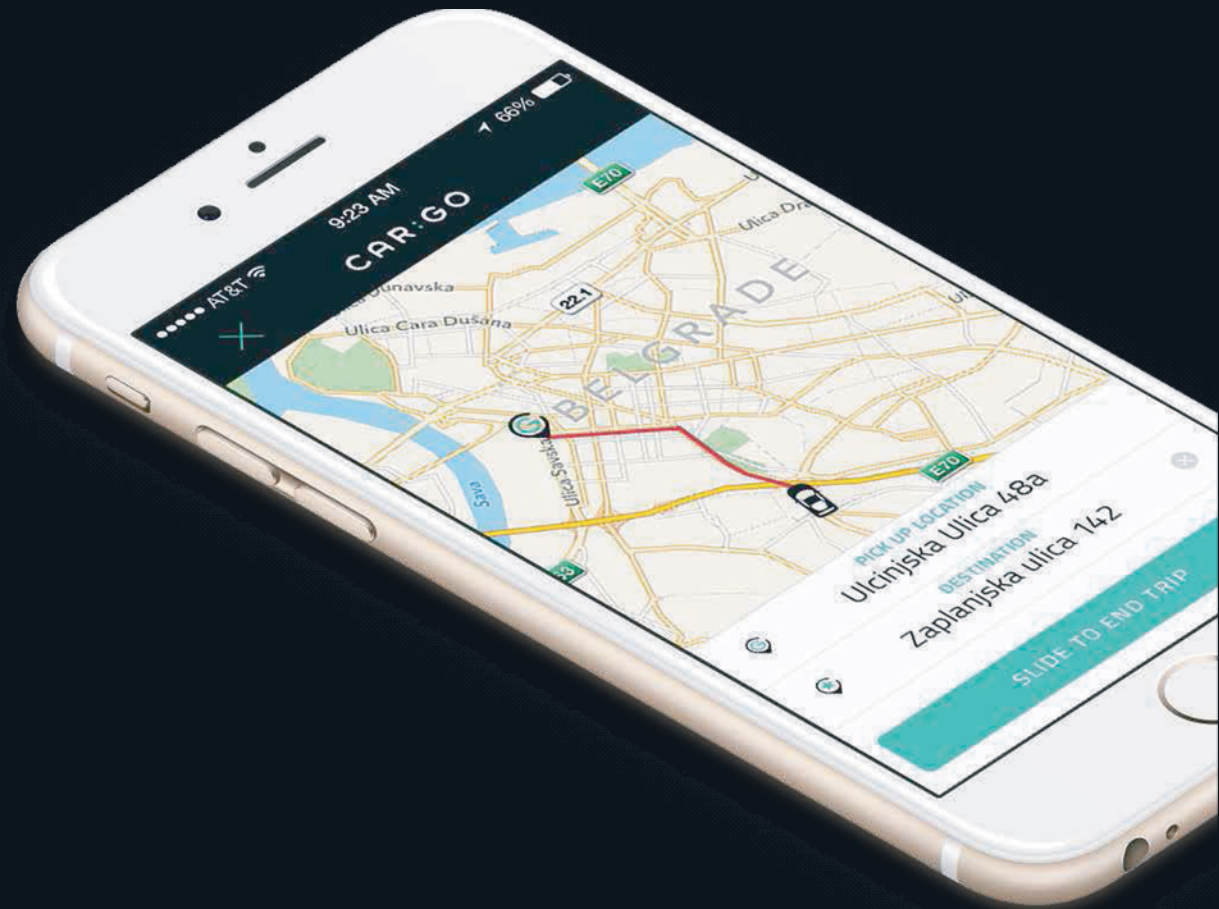

# TAKE A RIDE!

- 📍 Choose a type of vehicle.
- 📍 Choose a nearest available vehicle based on your GPS location or by drivers profile.
- 📍 Follow a vehicle on your mobile phone coming to pick you up (MAP, ETA, GPS).
- 📍 Make simulation of a ride to check prices. Choose destination for insight on price for desired destination (real time rates).
- 📍 Enter a promo code and save!

# RATE EXPERIENCE

---

- 📍 Enjoy the ride.
  - 📍 Arrive to your destination, Thank you!
  - 📍 Rate drivers service (CAR:GO Partner).
- 