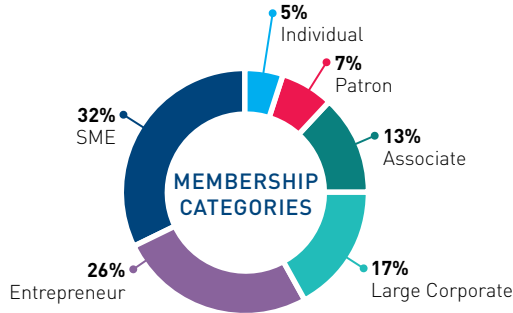

CONNECT AND MATCH

- Take part in networking events: networking, luncheons and meetups.
- Benefit from our strong database to accelerate your connections with > 5,000 corporate contacts through the online directory.
- Expand your network abroad with the "Global Search section" including more than 17,000 companies within the French Chambers network worldwide.

BE SUPPORTED ON YOUR BUSINESS JOURNEY

- Enjoy special members rates for recruitment, office space and visa services.
- Connect with our Team France Export for prospective mission in the region.

DID YOU KNOW?

50% of our network are Large corporates and SME

THE FRENCH CHAMBER AT A GLANCE

Join a network of 650 company members to expand your business in the region and make connections with 5,000 high-qualified corporate contacts.