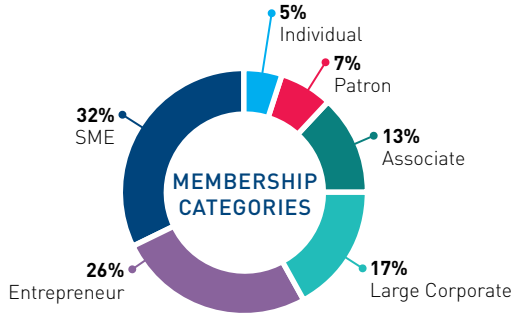

THE FRENCH CHAMBER AT A GLANCE

Join a network of 650 company members to expand your business in the region and make connections with 5,000 high-qualified corporate contacts.