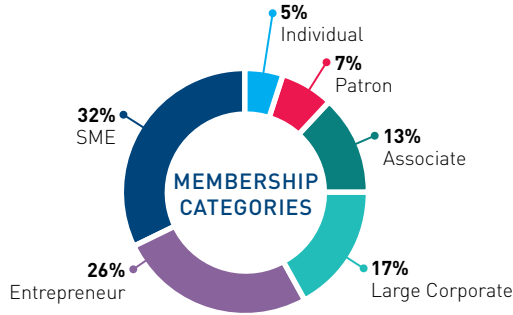

THE FRENCH CHAMBER AT A GLANCE

Join a network of 650 company members to expand your business in the region and make connections with 5,000 high-qualified corporate contacts.